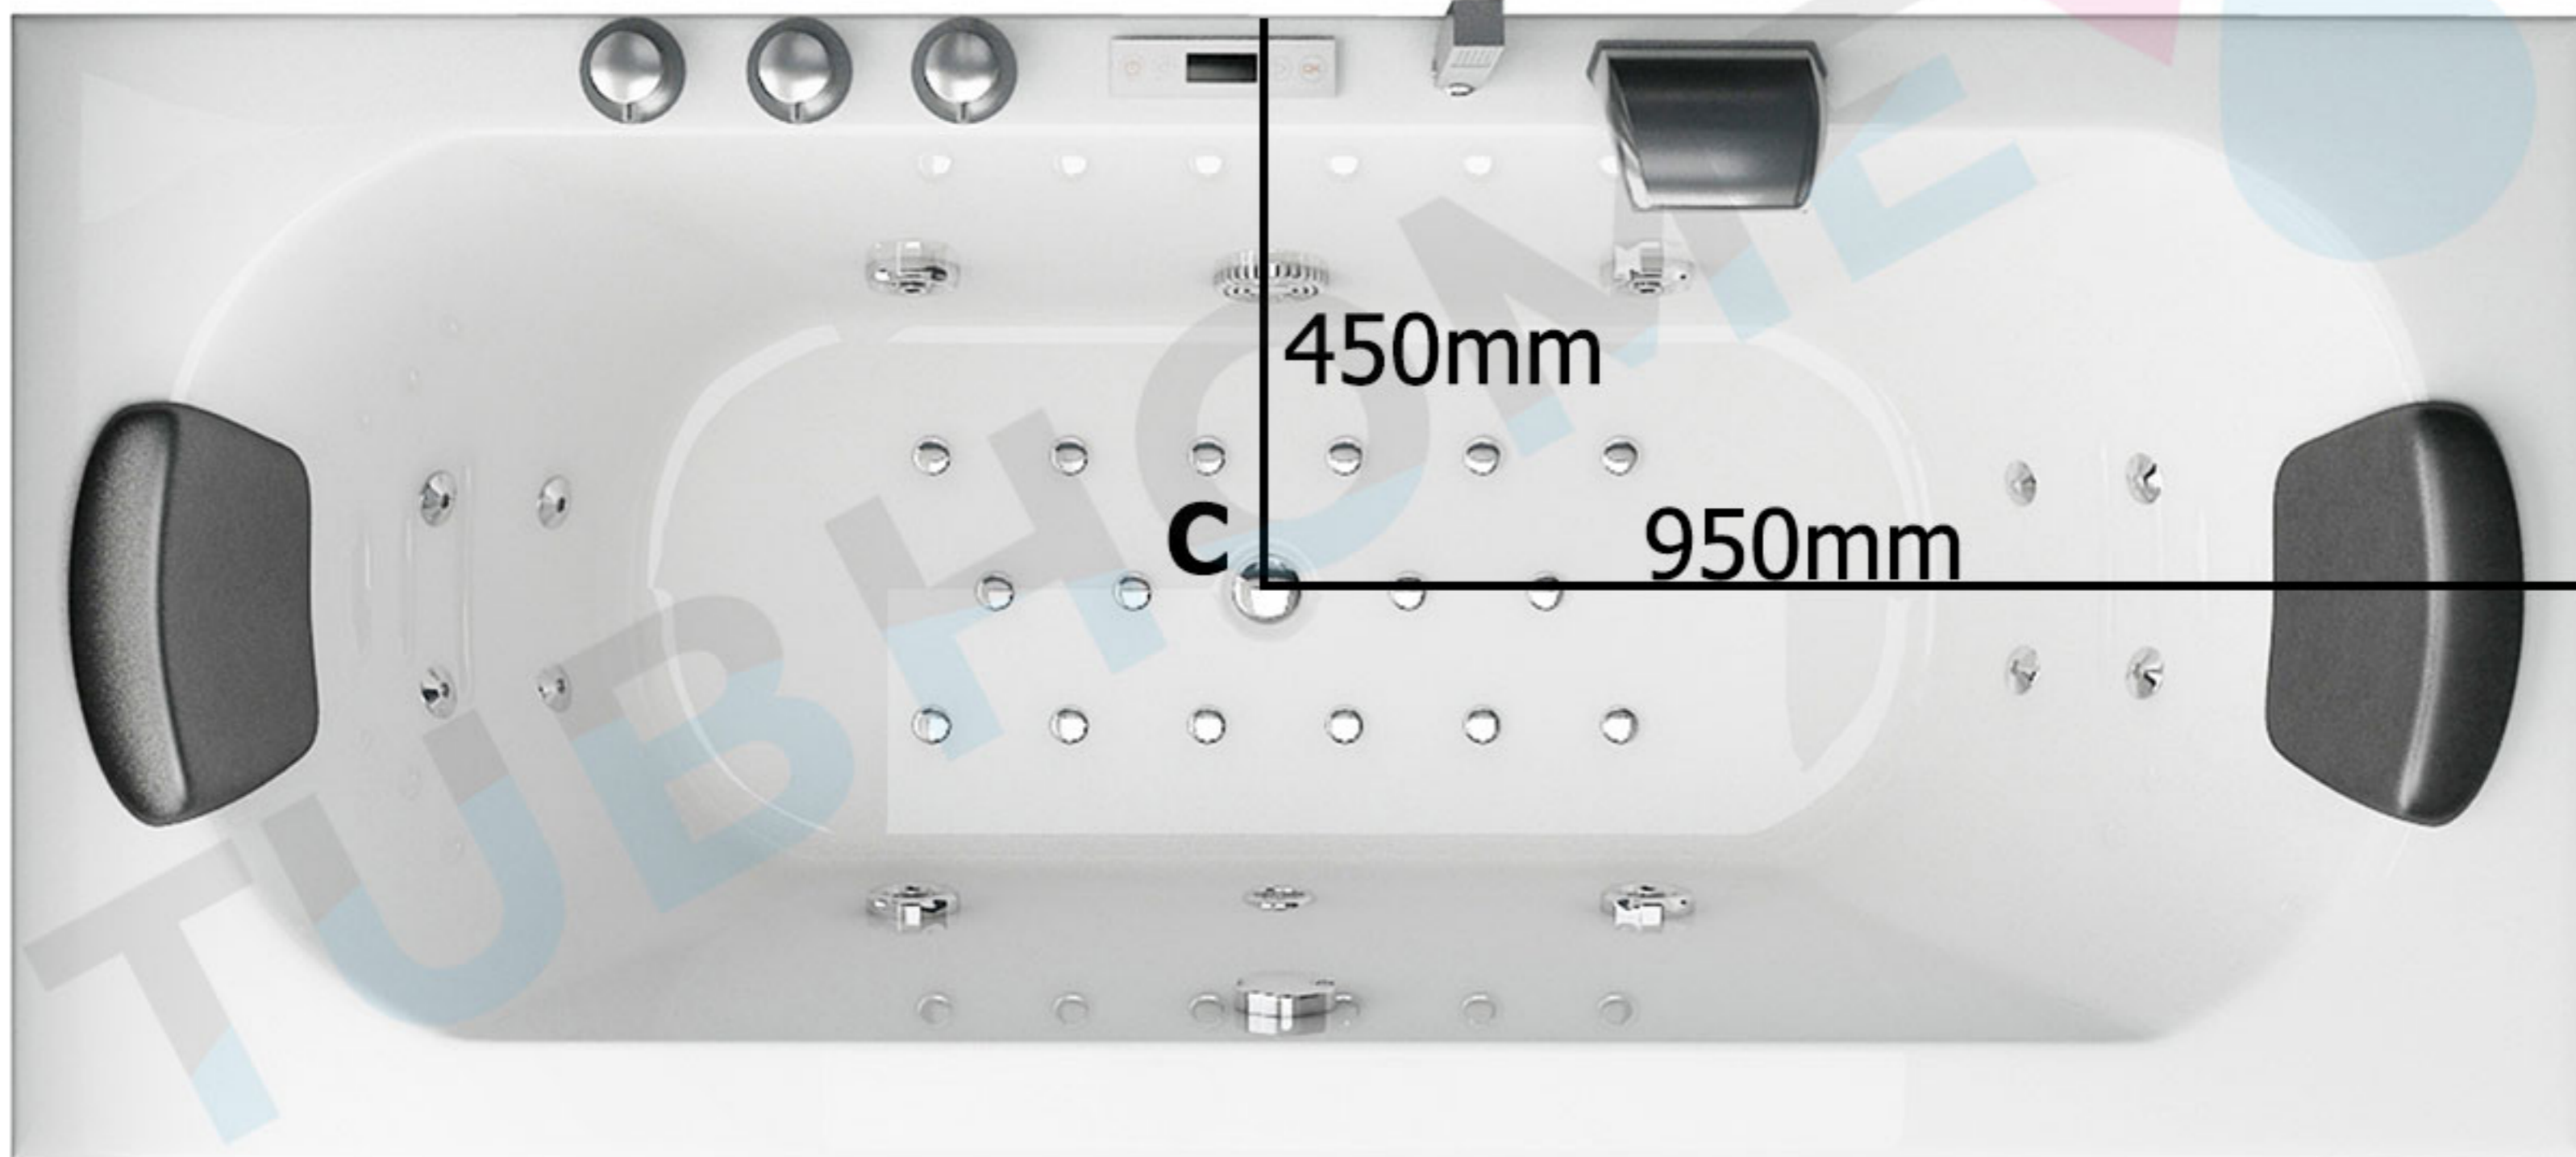

# SPATEC Nova 190

**A:** Water intake, 35cm above the floor

**B:** Electrical outlet, 35cm above the floor  
230V – 16 A, 3x cable 2,5mm<sup>2</sup>

**C:** Drain